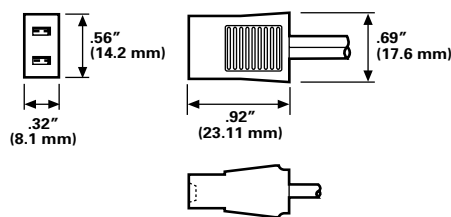

**WFS 31M**

**Screen Guard for 3.15" Square Fan**  
Material: Aluminum

Note: Also available — WFS 36M  
and WFS 24M

**WFS 47M**

**Screen Guard for 4.69" Square Fan**  
Material: Aluminum

**TPC 12/24/36**

Power Cord with T-Head Connector in 12", 24",  
or 36" Length.\*

UL E-156798  
CSA LR 76679

**SPC 12/24/36**

Power Cord with Straight Connector in 12",  
24", or 36" Length.\*

UL E-156798  
CSA LR 76679

**FPC 12/24/36**

Power Cord with 45° Connector in 12", 24",  
or 36" Length.\*

UL E-156798  
CSA LR 76679

**RPC 12/24/36**

Power Cord with Right-Angle Connector in  
12", 24", or 36" Length.\*

UL E-156798  
CSA LR 76679