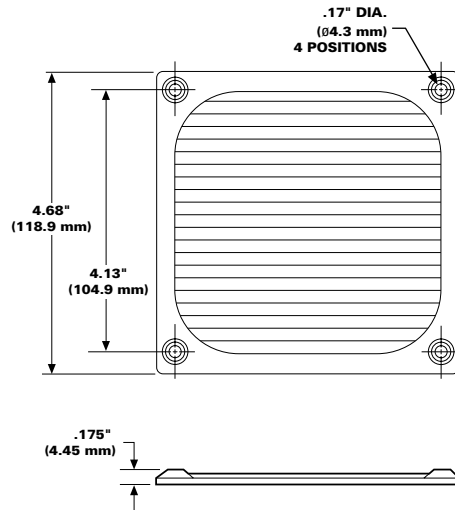

**WFS 31M**

**Screen Guard for 3.15" Square Fan**  
Material: Aluminum

Note: Also available — WFS 36M  
and WFS 24M

**WFS 47M**

**Screen Guard for 4.69" Square Fan**  
Material: Aluminum

**TPC 12/24/36**

Power Cord with T-Head Connector in 12", 24",  
or 36" Length.\*

UL E-156798  
CSA LR 76679

**SPC 12/24/36**

Power Cord with Straight Connector in 12",  
24", or 36" Length.\*

UL E-156798  
CSA LR 76679

**FPC 12/24/36**

Power Cord with 45° Connector in 12", 24",  
or 36" Length.\*

UL E-156798  
CSA LR 76679

**RPC 12/24/36**

Power Cord with Right-Angle Connector in  
12", 24", or 36" Length.\*

UL E-156798  
CSA LR 76679