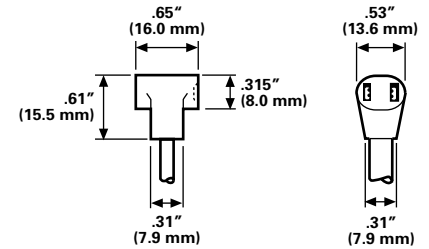

**WFS 31M**

**Screen Guard for 3.15" Square Fan**  
Material: Aluminum

Note: Also available — WFS 36M  
and WFS 24M

**WFS 47M**

**Screen Guard for 4.69" Square Fan**  
Material: Aluminum

**TPC 12/24/36**

Power Cord with T-Head Connector in 12", 24",  
or 36" Length.\*

UL E-156798  
CSA LR 76679

**SPC 12/24/36**

Power Cord with Straight Connector in 12",  
24", or 36" Length.\*

UL E-156798  
CSA LR 76679

**FPC 12/24/36**

Power Cord with 45° Connector in 12", 24",  
or 36" Length.\*

UL E-156798  
CSA LR 76679

**RPC 12/24/36**

Power Cord with Right-Angle Connector in  
12", 24", or 36" Length.\*

UL E-156798  
CSA LR 76679