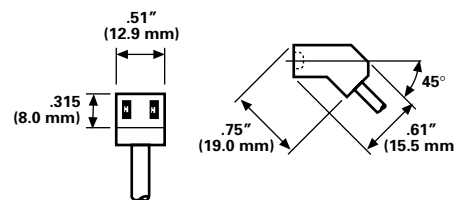

**WFS 31M**

**Screen Guard for 3.15" Square Fan**  
Material: Aluminum

Note: Also available — WFS 36M  
and WFS 24M

**WFS 47M**

**Screen Guard for 4.69" Square Fan**  
Material: Aluminum

**TPC 12/24/36**

Power Cord with T-Head Connector in 12", 24",  
or 36" Length.\*

UL E-156798  
CSA LR 76679

**SPC 12/24/36**

Power Cord with Straight Connector in 12",  
24", or 36" Length.\*

UL E-156798  
CSA LR 76679

**FPC 12/24/36**

Power Cord with 45° Connector in 12", 24",  
or 36" Length.\*

UL E-156798  
CSA LR 76679

**RPC 12/24/36**

Power Cord with Right-Angle Connector in  
12", 24", or 36" Length.\*

UL E-156798  
CSA LR 76679