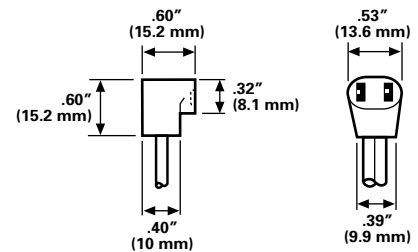

**WFS 31M**

**Screen Guard for 3.15" Square Fan**  
Material: Aluminum

Note: Also available — WFS 36M  
and WFS 24M

**WFS 47M**

**Screen Guard for 4.69" Square Fan**  
Material: Aluminum

**TPC 12/24/36**

Power Cord with T-Head Connector in 12", 24",  
or 36" Length.\*

UL E-156798  
CSA LR 76679

**SPC 12/24/36**

Power Cord with Straight Connector in 12",  
24", or 36" Length.\*

UL E-156798  
CSA LR 76679

**FPC 12/24/36**

Power Cord with 45° Connector in 12", 24",  
or 36" Length.\*

UL E-156798  
CSA LR 76679

**RPC 12/24/36**

Power Cord with Right-Angle Connector in  
12", 24", or 36" Length.\*

UL E-156798  
CSA LR 76679