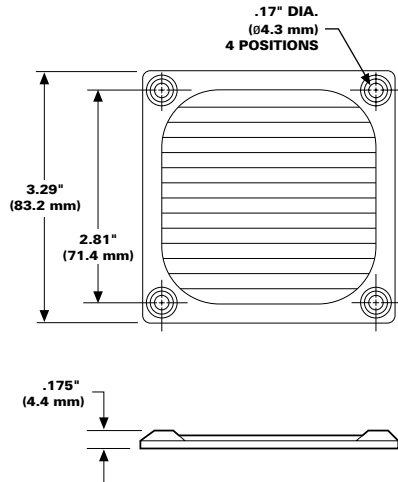

**WFS 31M**

**Screen Guard for 3.15" Square Fan**  
Material: Aluminum

Note: Also available — WFS 36M  
and WFS 24M

**WFS 47M**

**Screen Guard for 4.69" Square Fan**  
Material: Aluminum

**TPC 12/24/36**

Power Cord with T-Head Connector in 12", 24",  
or 36" Length.\*

UL E-156798  
CSA LR 76679

**SPC 12/24/36**

Power Cord with Straight Connector in 12",  
24", or 36" Length.\*

UL E-156798  
CSA LR 76679

**FPC 12/24/36**

Power Cord with 45° Connector in 12", 24",  
or 36" Length.\*

UL E-156798  
CSA LR 76679

**RPC 12/24/36**

Power Cord with Right-Angle Connector in  
12", 24", or 36" Length.\*

UL E-156798  
CSA LR 76679